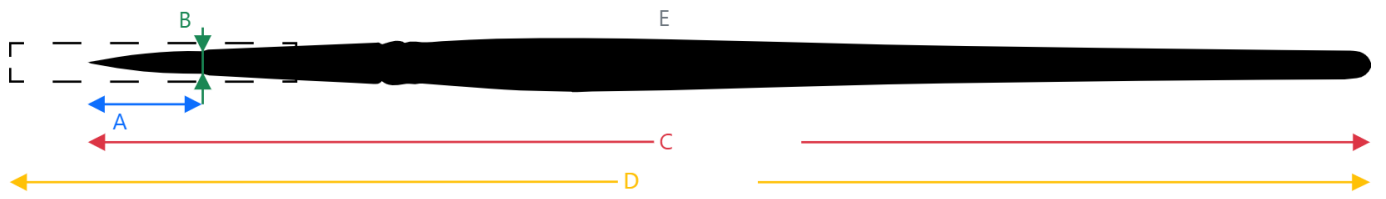

# Measurements Series 1298

The measurements are of average value

Size	A visible hair length (mm)	B Diameter of the brush body (mm)	C Total length (without protection cap) (mm)	D Length including protection cap (mm)	E Weight (kg)
8	55,0	2.5	230	235	0.004

The measurements are of average value