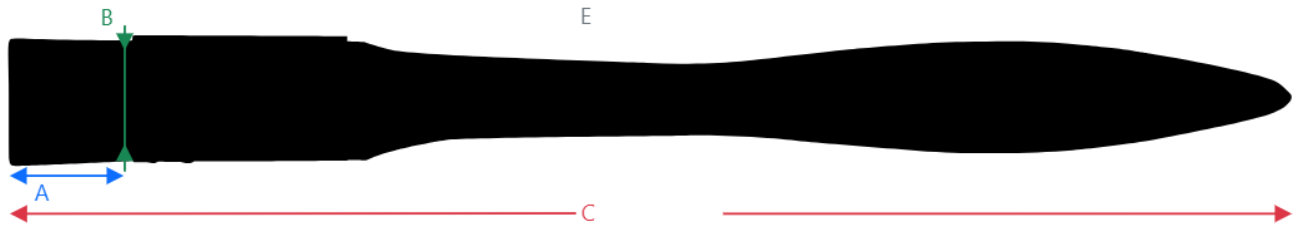

## Measurements Series 5080

The measurements are of average value

Size	A visible hair length (mm)	B Diameter of the brush body (mm)	C Total length (without protection cap) (mm)	D Weight (kg)
20	28,5	20	165	0.014
30	30,0	30	170	0.018
40	33,0	40	175	0.026
50	35,0	50	180	0.035
60	35,0	60	180	0.042
80	37,0	80	180	0.055
150	37,0	150	230	0.145
200	37,0	180	240	0.197
300	40,0	298	310	0.509
400	40,0	395	315	0.690
500	40,0	495	320	0.850

The measurements are of average value