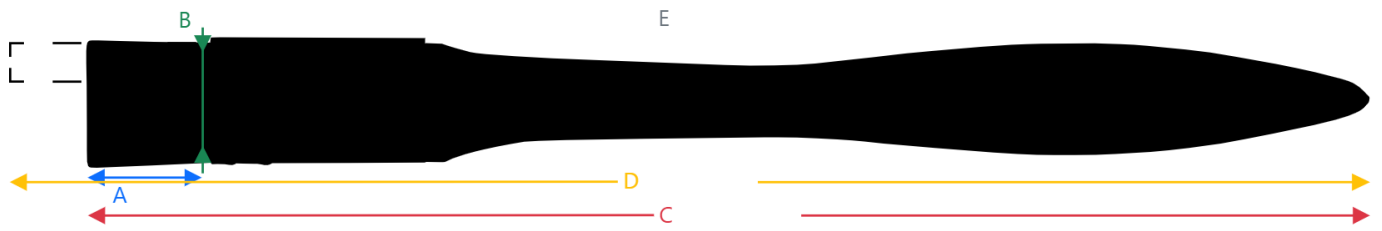

Measurements Series 5098

The measurements are of average value

Size	A visible hair length (mm)	B Diameter of the brush body (mm)	C Total length (without protection cap) (mm)	D Length including protection cap (mm)	E Weight (kg)
30	30.0	30	160	165	0.018
40	33,0	40	169	174	0.025
50	35,0	50	172	177	0.034

The measurements are of average value