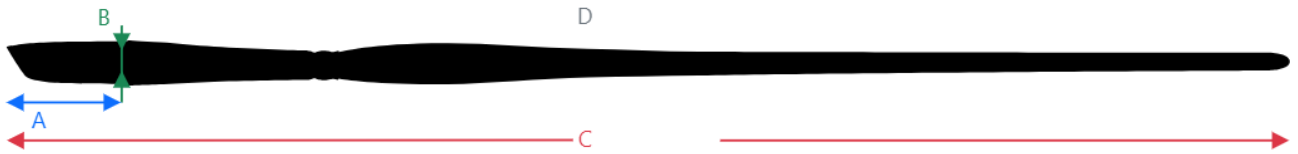

Measurements Series 5127

The measurements are of average value

Size	A visible hair length (mm)	B Diameter of the brush body (mm)	C Total length (without protection cap) (mm)	D Weight (kg)
8	13/19	17	300	0.010
12	17/23	23	325	0.016
16	21/28	27	330	0.024
20	25/32	31	335	0.037
24	29/36	36	340	0.053

The measurements are of average value