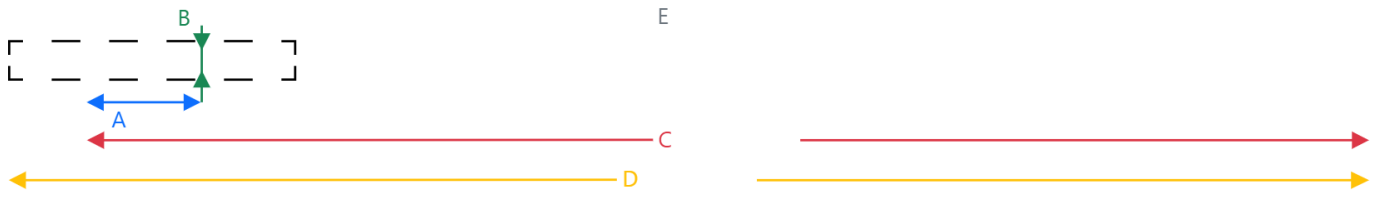

# Measurements Series 5599

The measurements are of average value

Size	A visible hair length (mm)	B Diameter of the brush body (mm)	C Total length (without protection cap) (mm)	D Length including protection cap (mm)	E Weight (kg)
6	13/22	3.7	200	205	0.006
8	15/24	5.3	230	235	0.010
10	17/29	6.5	240	245	0.012
12	19/33	7.2	245	250	0.014
16	24/40	9.0	250	255	0.020

The measurements are of average value